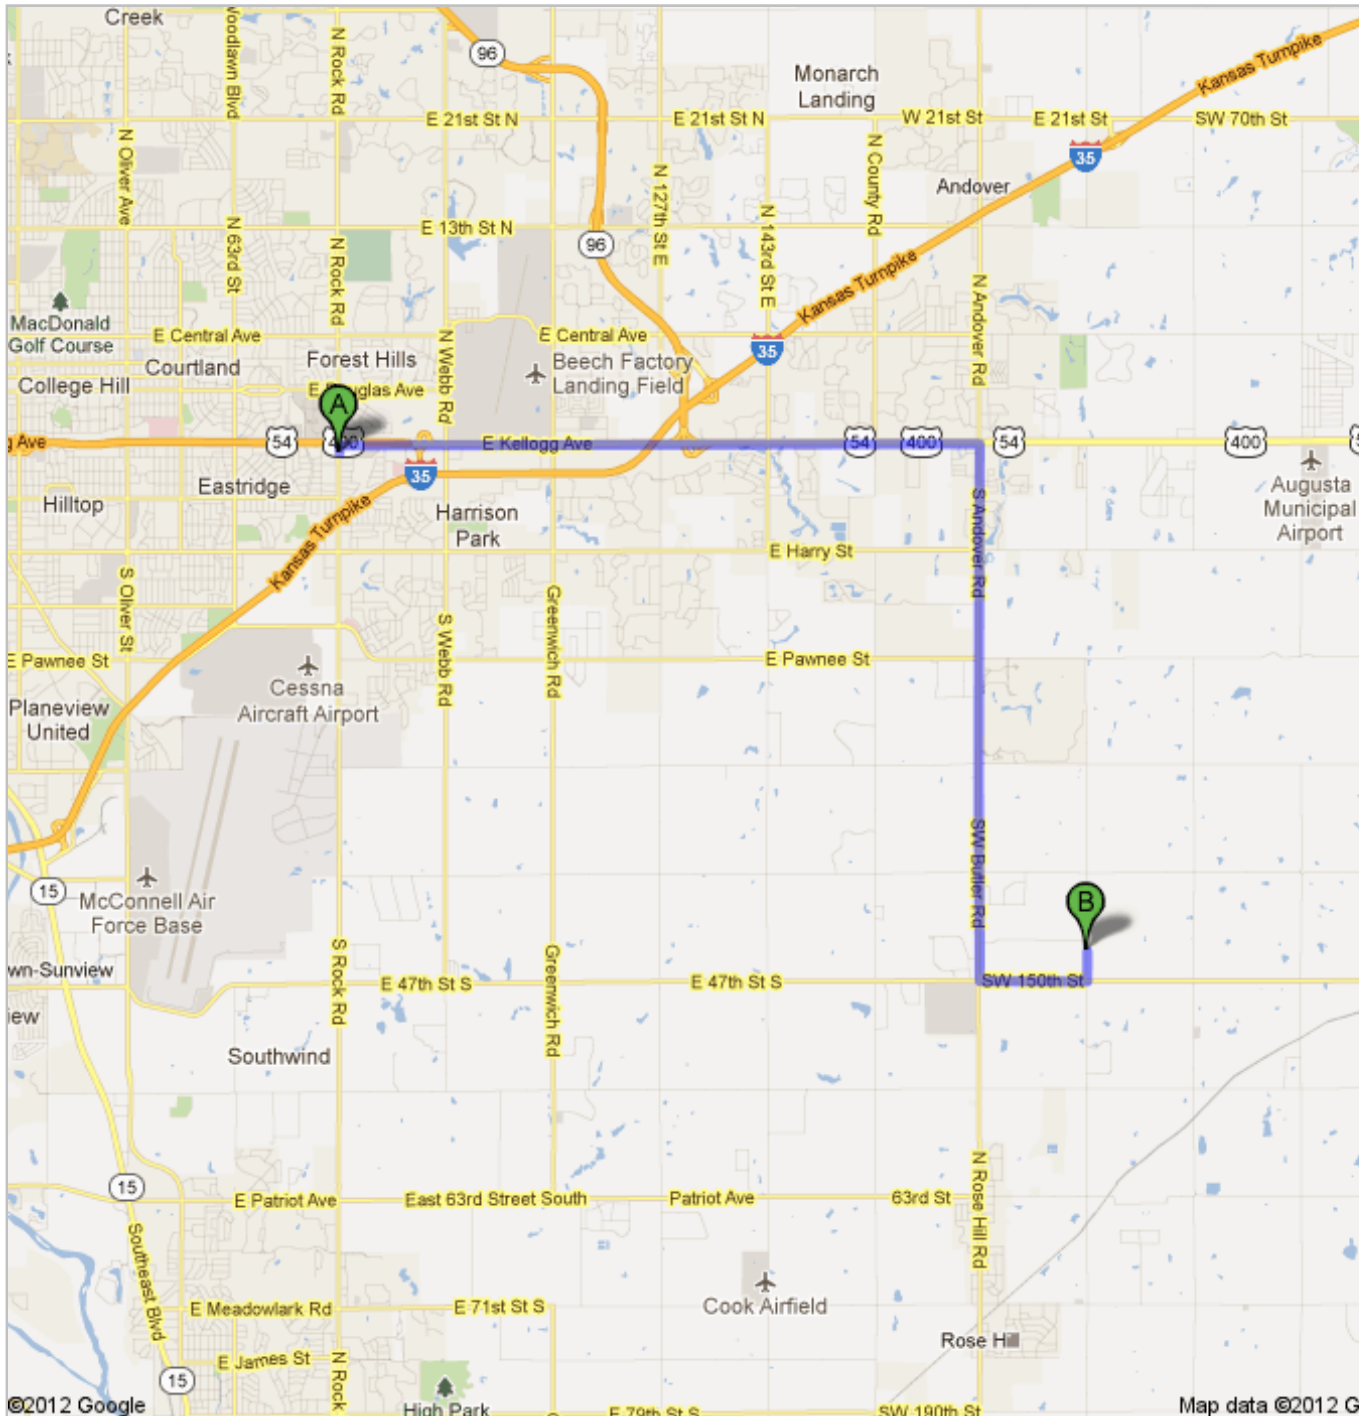

Directions to Memories of Home

14710 SW Prairie Creek Road; Rose Hill, KS 67133 | 316.619.1382

From Wichita take Kellogg/US 54 to Andover Road/Butler Road. Turn right (south), travel 5 miles to SW 150th. Turn left (East) and travel 1 mile to SW Prairie Creek Road. Turn left (North) and travel ¼ mile to 14710 SW Prairie Creek Road. Turn right (East) into driveway and proceed to red barn behind 2 story white house